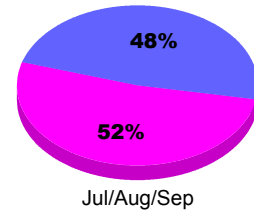

**Membership Results
2012-2013**

**Membership
2011-2012**

Month	Net Memb Goal	Actual New Memb	Actual Dropped Memb	Gain/Loss of Memb	Gain/Loss of Memb
Jul/Aug/Sep	30	71	-43	28	0
Totals	30	71	-43	28	0

Membership Results 2012-2013

Goal, New, Dropped, Gain/Loss

Comparison of Membership Gain/Loss

Current Year Compared to the Previous Year

Gender Comparison 2012-2013

Male Female