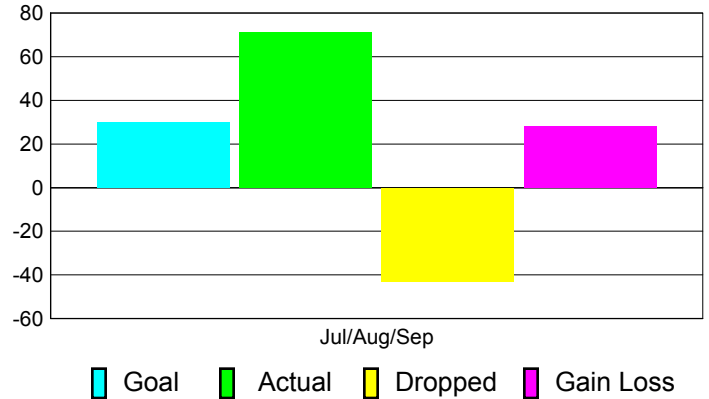

Membership Results 2012-2013

Goal, New, Dropped, Gain/Loss