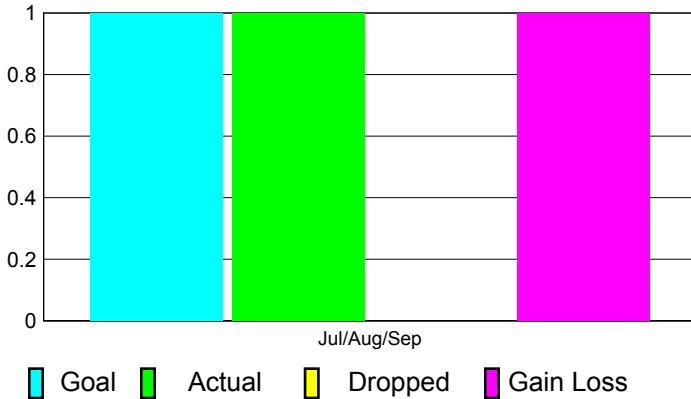

2012-2013 GMT Reports for District (or Undistricted) **District O 2**

GMT: **Mr. Pedro Mario Marrello**

Location: **ARGENTINA**

GMT CA: **3**

CLUBS

**Club Results
2012-2013**

**Clubs
2011-2012**

Month	New Club Goal	Actual New Clubs	Actual Dropped Clubs	Gain/Loss of Clubs	Gain/Loss of Clubs
Jul/Aug/Sep	1	1	0	1	0
Totals	1	1	0	1	0

Club Results 2012-2013

Goal, New, Dropped, Gain/Loss

Comparison of Club Gain/Loss

Current Year Compared to the Previous Year

YTD Status Quo Clubs 2012-2013

Status Quo Clubs Compared to Status Quo Members

MEMBERSHIP